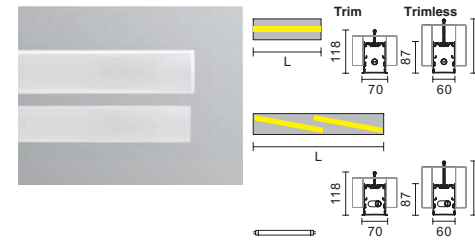

Gola 60 Opal T5		Trim	Trimless			
G060124TOFA	G060124TOMA	1x24W	G5 T5	L:	584	
G060139TOFA	G060139TOMA	1x21/39W	G5 T5	L:	884	
G060154TOFA	G060154TOMA	1x28/54W	G5 T5	L:	1184	
G060180TOFA	G060180TOMA	1x35/49/80W	G5 T5	L:	1484	
G0601139TOFA	G0601139TOMA	1+1x21/39W	G5 T5	L:	1652	
G0601154TOFA	G0601154TOMA	1+1x28/54W	G5 T5	L:	2252	
G0601149TOFA	G0601149TOMA	1+1x35/49W	G5 T5	L:	2852	
G0601180TOFA	G0601180TOMA	1+1x80W	G5 T5	L:	2852	

IP40