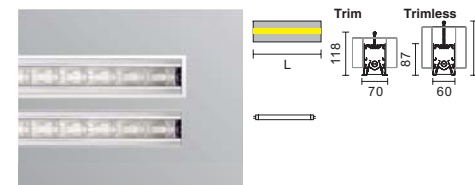

Gola 60 Dark T5		Trim	Trimless			
G060139TDFA	G060139TDMA	1x21/39W	G5 T5	L:	884	
G060154TDFA	G060154TDMA	1x28/54W	G5 T5	L:	1184	
G060180TDFA	G060180TDMA	1x35/49/80W	G5 T5	L:	1484	

With integral electronic control gear 220-240V 50/60Hz.

IP20