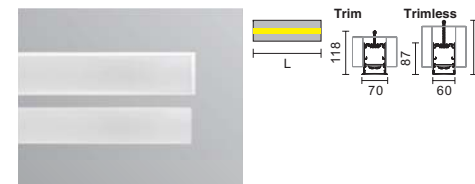

Gola 60 Opal LED		Trim	Trimless			
G060140BOFA	G060140BOMA	-K30 40W	LED 3000K 2400lm	L:	584	
G060140BOFA	G060140BOMA	-K40 40W	LED 4000K 2600lm	L:	584	
G060160BOFA	G060160BOMA	-K30 60W	LED 3000K 3600lm	L:	884	
G060160BOFA	G060160BOMA	-K40 60W	LED 4000K 3900lm	L:	884	
G060180BOFA	G060180BOMA	-K30 80W	LED 3000K 4800lm	L:	1184	
G060180BOFA	G060180BOMA	-K40 80W	LED 4000K 5200lm	L:	1184	
G0601100BOFA	G0601100BOMA	-K30 100W	LED 3000K 6000lm	L:	1484	
G0601100BOFA	G0601100BOMA	-K40 100W	LED 4000K 6500lm	L:	1484	

IP40