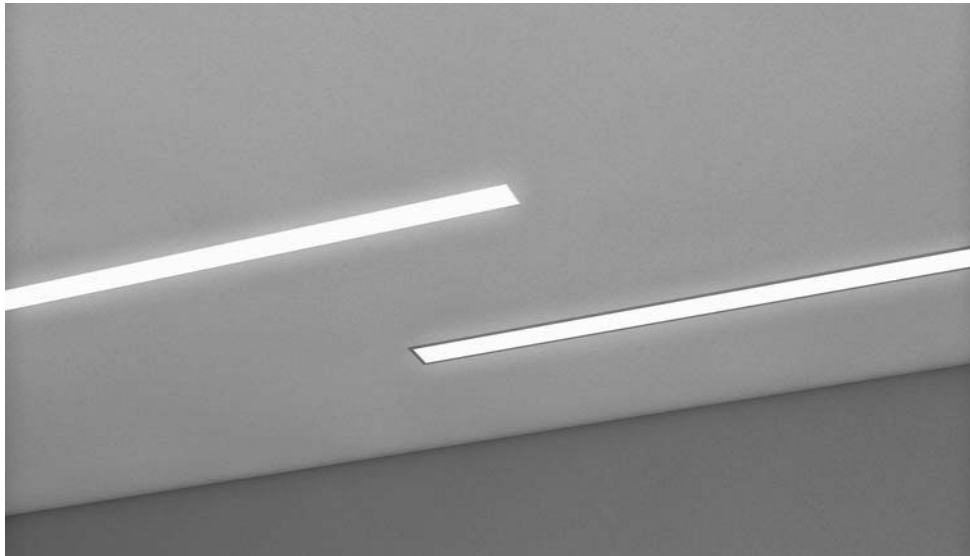

Gola 60

Related products:

Features

- Recessed Trim or Trimless linear luminaire.
- Housing of extruded aluminium with die-cast end caps mechanically attached with no exposed fasteners.
- Available with extruded ribbed satin white diffuser of UV heat resistant acrylic or with Aluminium reflector/louvers.
- Available in 4 aperture widths (40-60-95-160mm) and in 2 versions, Trim and Trimless, can be mounted vertically or horizontally.
- Easy installation via adjustable brackets.
- System versions can be configured into linear I, 90° L, T and X shapes or other custom configuration (details are all by request).
- Gimbal rotatable and pivotable light heads unit for Low Voltage Halogen, Metal Halide or LED can be incorporated only on Gola 95 or 160 by request.
- Staggered lampping include 2 versions: Gola with aperture 60mm and 95mm staggered 1 lamp, for Gola 95 and 160 staggered 2 lamps.
- Light sources include Linear Fluorescent T5 or Seamless SLS, and LED.
- Long life LED light source provide IR and UV Free emission.
- Tool-free relamping via removable opal diffuser or reflector/louver by snap-in catch action.
- Reflectors are made of super pure aluminium with Miro-Silver coating.
- For Fluorescent lamps, Dimmable and Emergency versions available upon request.
- Designed and manufactured to comply with European standard EN 60598.

Applications

- Gola recessed Trim or Trimless is a linear system for high-quality direct illumination with multiple mounting options to enabling continuous runs of infinite length, Gola offers a turnkey lighting design solutions. Entire projects can be equipped with a single product ensuring consistent aesthetic illumination despite varying ceiling heights and styles.
- Application areas: offices, banks, retails, public areas, departmental stores, schools corridors, hallways, stairwells, boardrooms, cafeterias, restaurants and hotels.

Complete with end caps and accessories for recessed mounting.

Colour