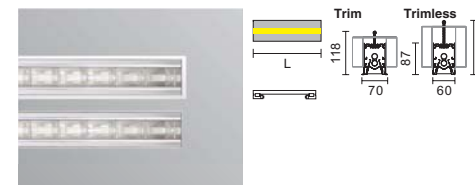

Gola 60 Dark SLS		Trim	Trimless			
G060139SDFA	G060139SDMA	1x21/39W	G5 SLS	L:	884	
G060154SDFA	G060154SDMA	1x28/54W	G5 SLS	L:	1184	

With integral electronic control gear 220-240V 50/60Hz.

IP20