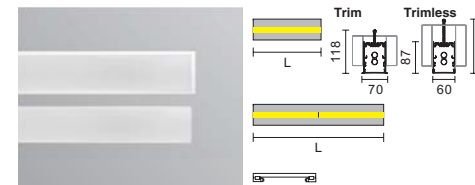

Gola 60 Opal SLS		Trim	Trimless			
G060124SOFA	G060124SOMA	1x14/24W	G5 SLS	L:	584	
G060139SOFA	G060139SOMA	1x21/39W	G5 SLS	L:	884	
G060154SOFA	G060154SOMA	1x28/54W	G5 SLS	L:	1184	

G0601139SOFA	G0601139SOMA	1+1x21/39W	G5 SLS	L:	1768	
G0601154SOFA	G0601154SOMA	1+1x28/54W	G5 SLS	L:	2368	

With integral electronic control gear 220-240V 50/60Hz.

IP40